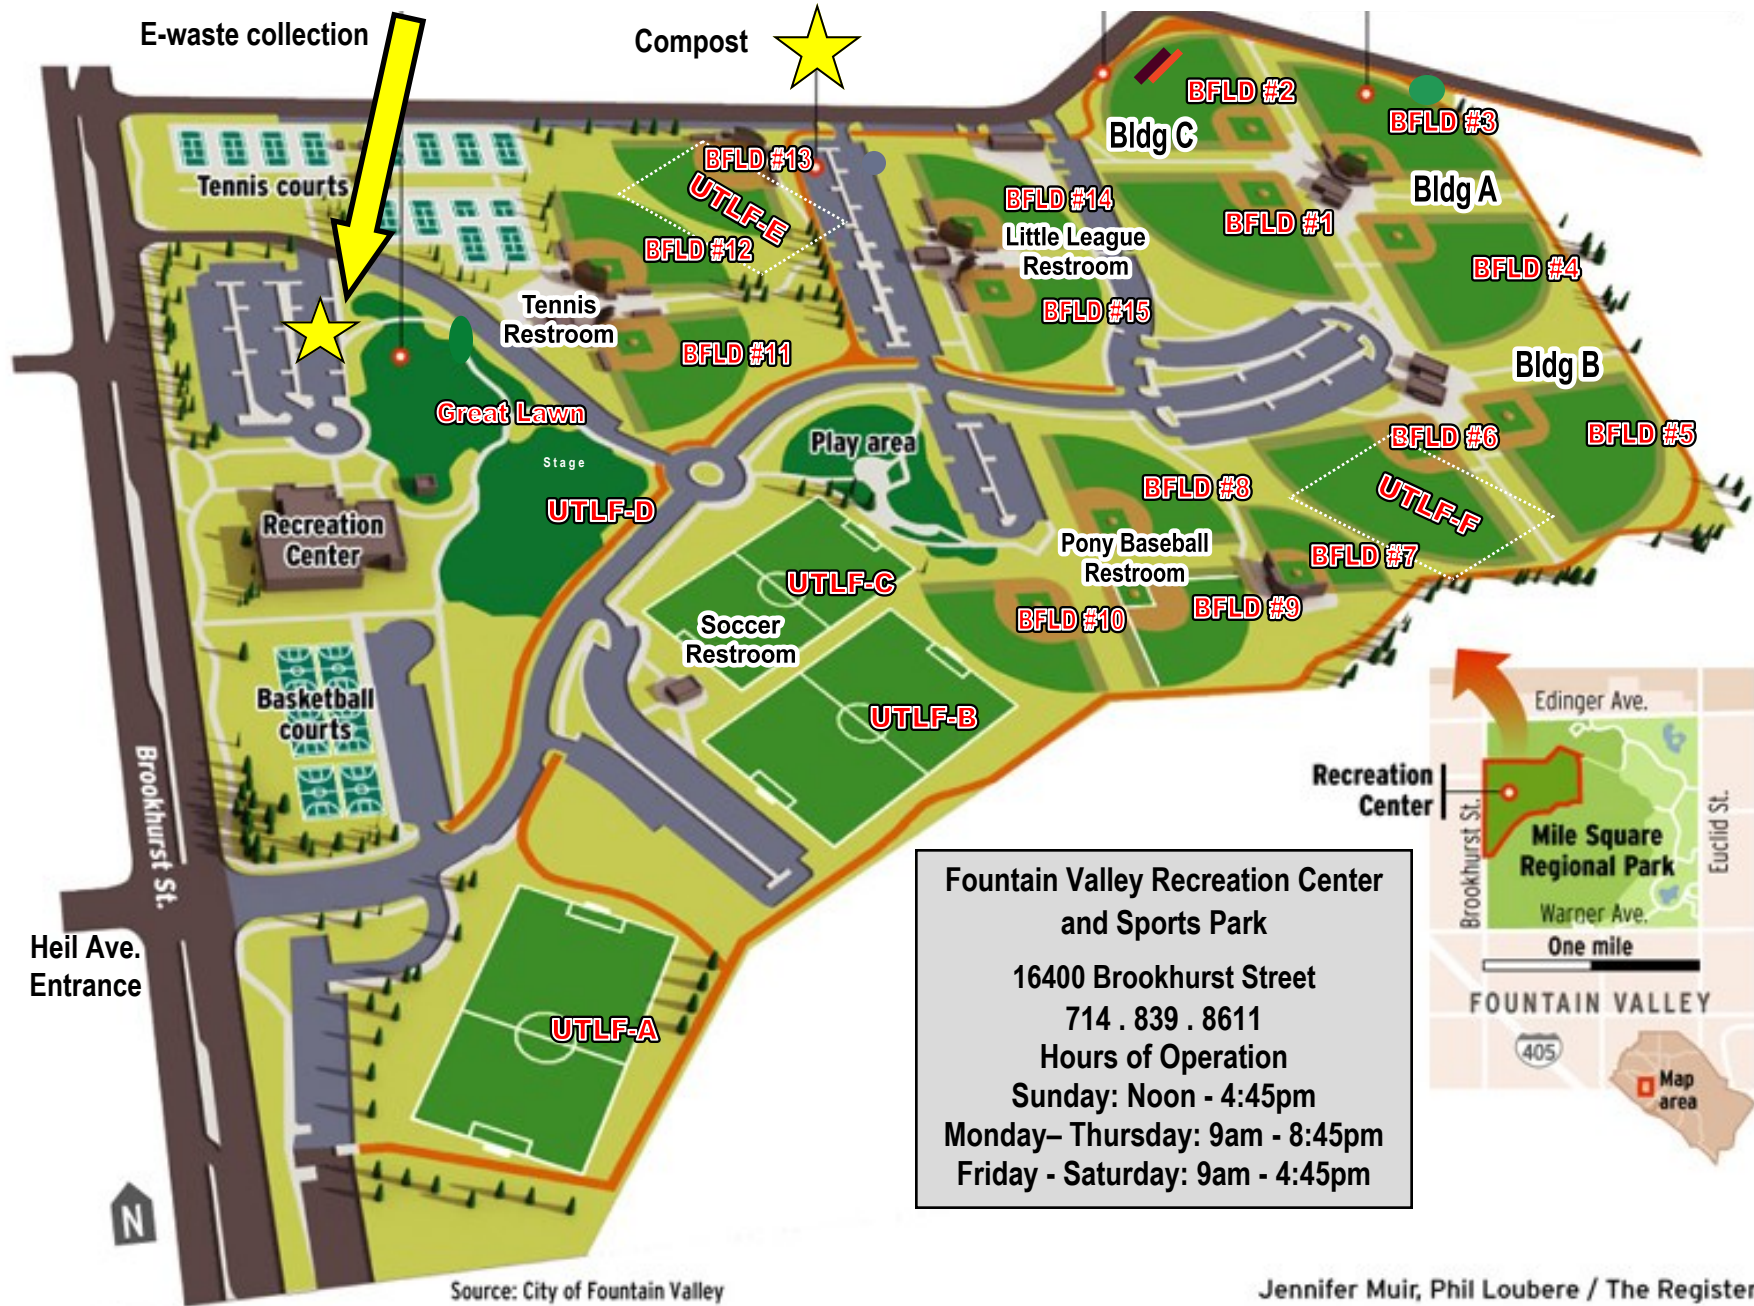

FOUNTAIN VALLEY RECREATION CENTER AND SPORT PARK

Fountain Valley Recreation Center and Sports Park
 16400 Brookhurst Street
 714 . 839 . 8611
 Hours of Operation
 Sunday: Noon - 4:45pm
 Monday- Thursday: 9am - 8:45pm
 Friday - Saturday: 9am - 4:45pm