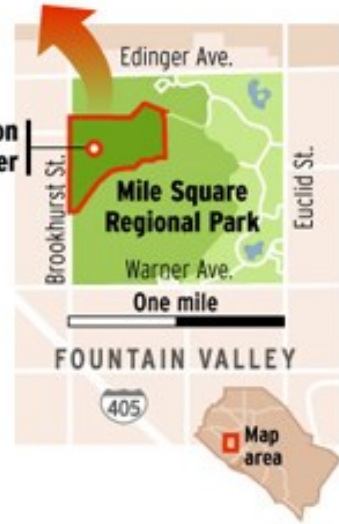

FOUNTAIN VALLEY RECREATION CENTER AND SPORT PARK

Fountain Valley Recreation Center and Sports Park
 16400 Brookhurst Street
 714 . 839 . 8611
 Hours of Operation
 Sunday: Noon - 4:45pm
 Monday- Thursday: 9am - 8:45pm
 Friday - Saturday: 9am - 4:45pm