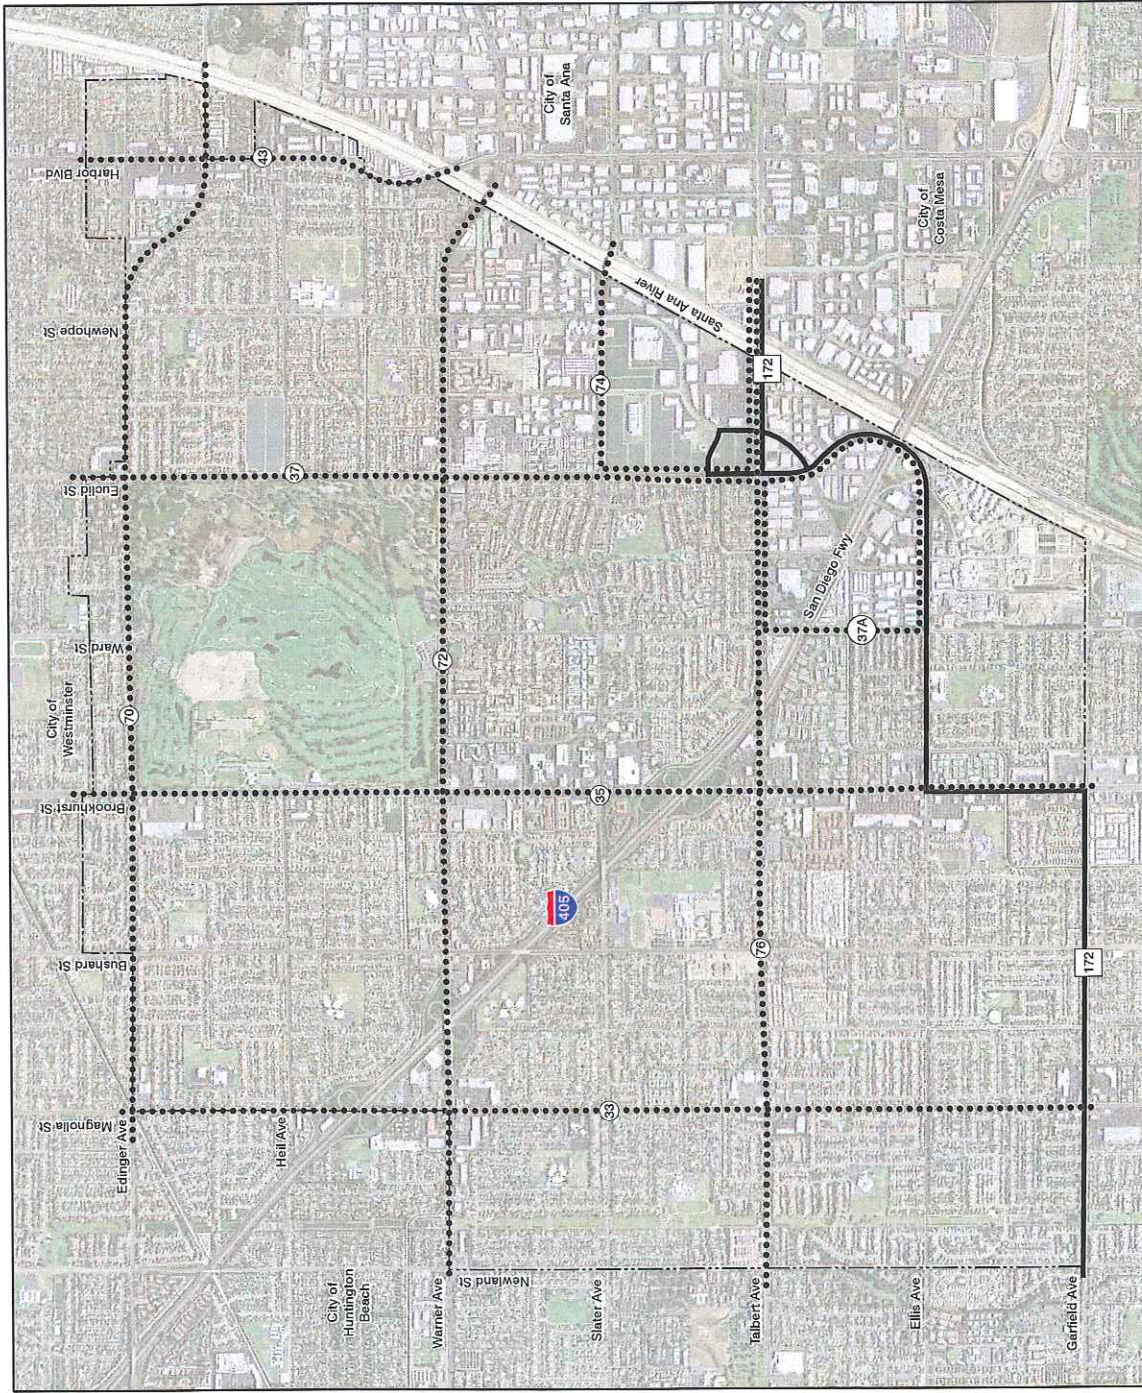

**Figure 3-5  
OCTA Transit Routes**

-  Community Route 172
-  Local Routes
-  City Boundary

0 2,000 Feet

The Orange County Transit Authority (OCTA) maintains the transit routes in Fountain Valley and periodically updates the system. Consequently, the transit routes and route numbers shown on this graphic are subject to change. Contact OCTA for up-to-date route descriptions and maps.